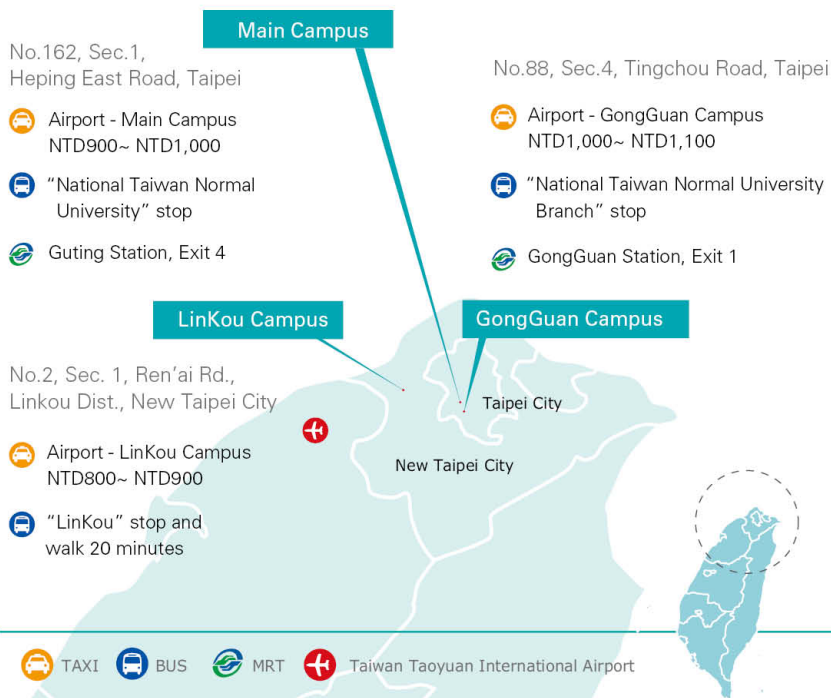

# National Taiwan Normal University

國立臺灣師範大學

Main Campus

GongGauN Campus

Linkou Campus

# About NTNU

- ◆ Founded in 1946.
- ◆ 3 Campuses: Main Campus and GongGuan Campus are located in the heart of Taipei City, and the LinKou Campus is located in New Taipei City.
- ◆ 10 Colleges: Arts, Education, International Studies and Education for Overseas Chinese, Liberal Arts, Management, Music, Science, Social Sciences, Sports and Recreation, and Technology.
- ◆ 55 Departments, 19 research and teaching centers.

## About NTNU

- ◆ NTNU's Mandarin Training Center is Taiwan's oldest and best-known Chinese language school for international students.

學中文

- ◆ NTNU is one of the 12 “Top Universities” awarded by the Ministry of Education.
- ◆ More than 270 sister universities and colleges in Europe, Asia, the Americas and Oceania.
- ◆ An international university with a diverse student body of more than 4,000 international students (including the Mandarin Training Center enrollments).
- ◆ In 2013 NTNU ranked 68<sup>th</sup> in Times Higher Education Best Asian University Rankings.